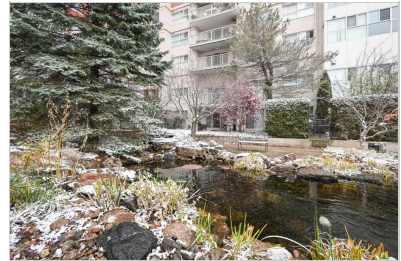

18 CONCORDE PL, #826

TORONTO, ON .

0 BEDS | 0 BATHROOMS | 0 SQUARE FEET

View Online: <http://www.pfretour.com/98606>

AGENT INFORMATION

Margot Bolin
margot@bolinandcompany.com

PHOTOGRAPHY BY: