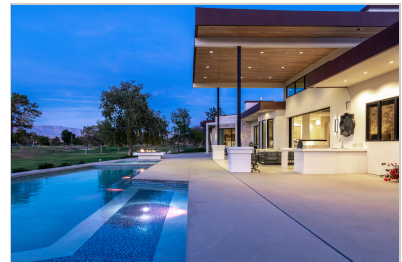

11022 MUIRFIELD DRIVE

RANCHO MIRAGE, CA 92270

4 BEDS | 5 BATHROOMS | 6870 SQUARE FEET

View Online: <http://www.pfretour.com/97365>

patrick | stewart
PROPERTIES

AGENT INFORMATION

PS Properties

P: 760-898-1544 or 760-898-1817