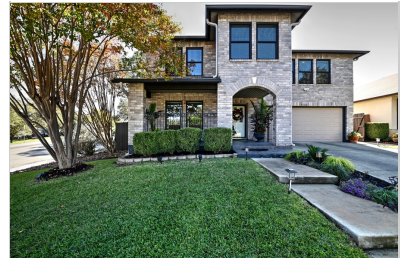

9502 CAMPTON FARMS

SAN ANTONIO, TX 78250

3 BEDS | 2 BATHROOMS | 1 HALF BATHROOMS | 2660 SQUARE FEET

View Online: <http://www.pfretour.com/100905>

AGENT INFORMATION

Jorge Lizalde
P: 888-519-7431
M: 210-264-1125
soldwithjorge@gmail.com