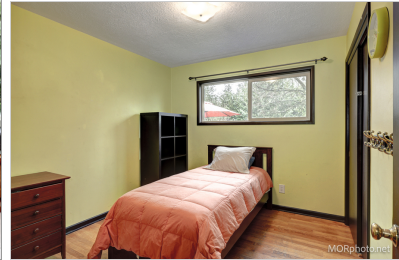

8615 E BURNSIDE ST

PORTLAND, OR 97220

\$1 | 3 BEDS | 2 BATHROOMS | 2193 SQUARE FEET

View Online: <http://www.pfretour.com/97154>

AGENT INFORMATION

H Dwayne Davis
M: 503-319-4057
hdwayne@theagencypdx.com
<https://theagencypdx.com/agent/h-dwayne-davis>